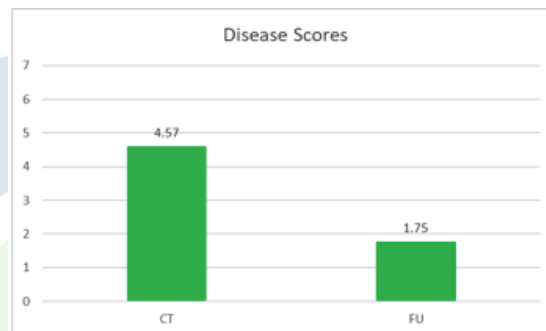

## HM9036RR

- Competitive Sugar Yield
- Fusarium Tolerance
- Curly Top Tolerance