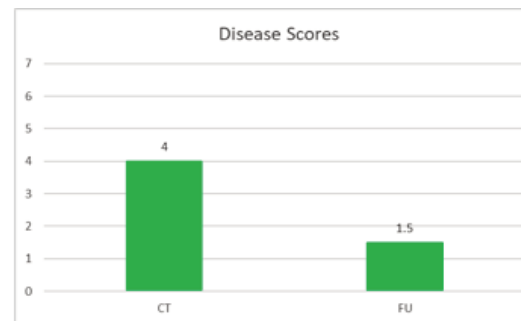

HM9418RR

- Diverse Disease Package
- Great Yield Potential
- Rhizoctonia Specialty Hybrid
- Root Aphid Tolerance
- Strong Fusarium Tolerance