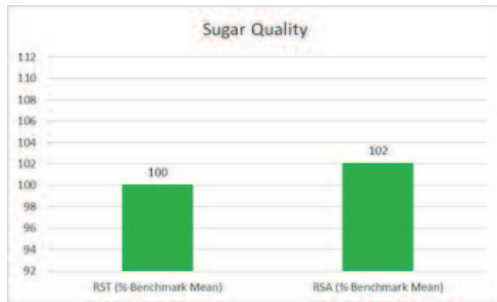

2019 Lantic Variety Lineup

HM9221RR

- High Sugar Quality and Yield
- Proven Field Performance

HM9328RR

- Top Tier Sugar Yield
- Proven Field Performance – Farmer’s Favorite
- Top OVT Performer