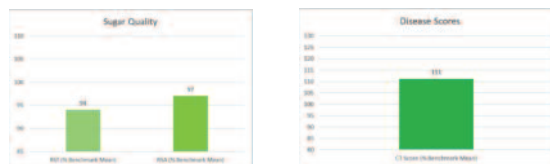

HM9418RR

- Diverse Disease Package with Good Yield Potential
- Rhizoctonia Specialty Hybrid
- Root Aphid Tolerance
- Strong Fusarium Tolerance

HMPM9172RR

- Great Powdery Mildew Tolerance
- Top Tier Curly Top Tolerance
- Moderate Root Aphid Tolerance
- Good Erwinia Tolerance