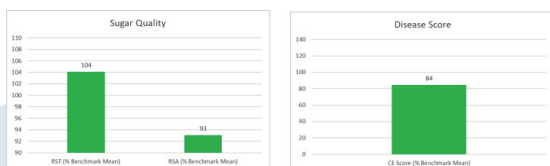

HM173RR

- Great Cercospora Tolerance
- Excellent Rhizoctonia Tolerance
- Strong Root Aphid Tolerance

HM9616RR

- Excellent Sugar Quality
- Fantastic Cercospora Tolerance
- Industry-Leading Rhizoctonia Tolerance

HIL9732NT

- Multiple Disease Tolerance Traits
- Next-Generation Nematode Tolerance
- Great Yield Potential

HMNT9607RR

- Fantastic Sugar Content
- Cercospora Tolerance
- Excellent Root Aphid Tolerance

3 yr Exp.