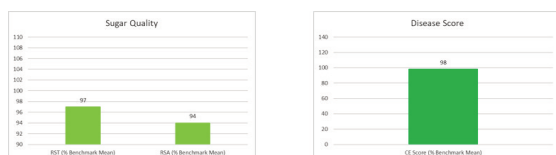

HM173RR

- Great Cercospora Tolerance
- Excellent Rhizoctonia Tolerance
- Strong Root Aphid Tolerance

HM9616RR

- Excellent Sugar Quality
- Fantastic Cercospora Tolerance
- Industry-Leading Rhizoctonia Tolerance