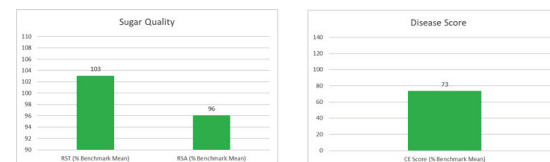

HIL9732NT

- Multiple Disease Tolerance Traits
- Next-Generation Nematode Tolerance
- Great Yield Potential

HMNT9607RR

- Fantastic Sugar Content
- Cercospora Tolerance
- Excellent Root Aphid Tolerance

3 yr Exp.

HIL9865 (NEW pending approval)

- High Sugar Quality and Yield
- Good Cercospora Tolerance
- Great Root Aphid Tolerance
- Well Balanced Disease Package

HIL9879NT (NEW pending approval)

- High Sugar Content
- Good Sugar Yield
- Top Tier Cercospora Tolerance
- Nematode and Root Aphid Resistance

2 yr Exp.

HIL9908 (NEW pending approval)

- High Sugar Quality and Content
- Good Sugar Yield
- Top Tier Cercospora Tolerance

UNBEETABLE