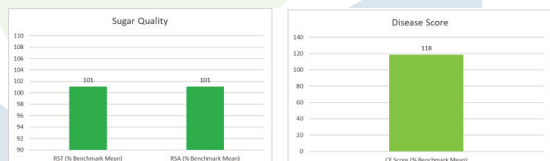

HIL9732NT

- Multiple Disease Tolerance Traits
- Next-Generation Nematode Tolerance
- Great Yield Potential