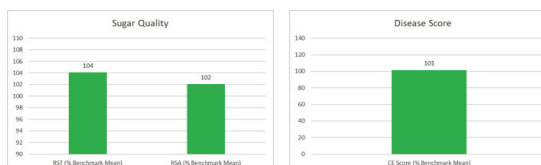

HIL9732NT

- Multiple Disease Tolerance Traits
- Next-Generation Nematode Tolerance
- Great Yield Potential

HMNT9607RR

- Fantastic Sugar Content
- Cercospora Tolerance
- Excellent Root Aphid Tolerance

3 yr Exp.

HIL9865 (NEW pending approval)

- High Sugar Quality and Yield
- Good Cercospora Tolerance
- Great Root Aphid Tolerance
- Well Balanced Disease Package

HIL9879NT (NEW pending approval)

- High Sugar Content
- Good Sugar Yield
- Top Tier Cercospora Tolerance
- Nematode and Root Aphid Resistance

2 yr Exp.

HIL9908 (NEW pending approval)

- High Sugar Quality and Content
- Good Sugar Yield
- Top Tier Cercospora Tolerance

UNBEETABLE