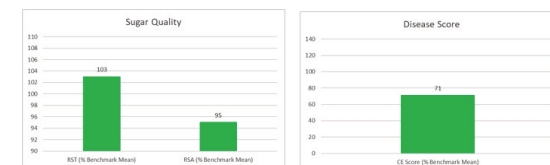

HIL9865 (NEW pending approval)

- High Sugar Quality and Yield
- Good Cercospora Tolerance
- Great Root Aphid Tolerance
- Well Balanced Disease Package

HIL9879NT (NEW pending approval)

- High Sugar Content
- Good Sugar Yield
- Top Tier Cercospora Tolerance
- Nematode and Root Aphid Resistance

2 yr Exp.

HIL9908 (NEW pending approval)

- High Sugar Quality and Content
- Good Sugar Yield
- Top Tier Cercospora Tolerance

UNBEETABLE