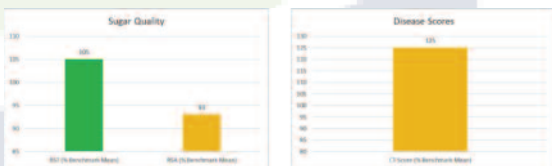

HM9341RR

- High Sugar Content
- Good Cercospora Tolerance