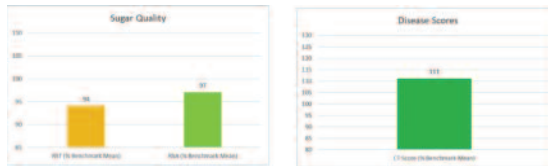

HM9418RR

- Diverse Disease Package with Good Yield Potential
- Rhizoctonia Specialty Hybrid
- Root Aphid Tolerance
- Strong Fusarium Tolerance