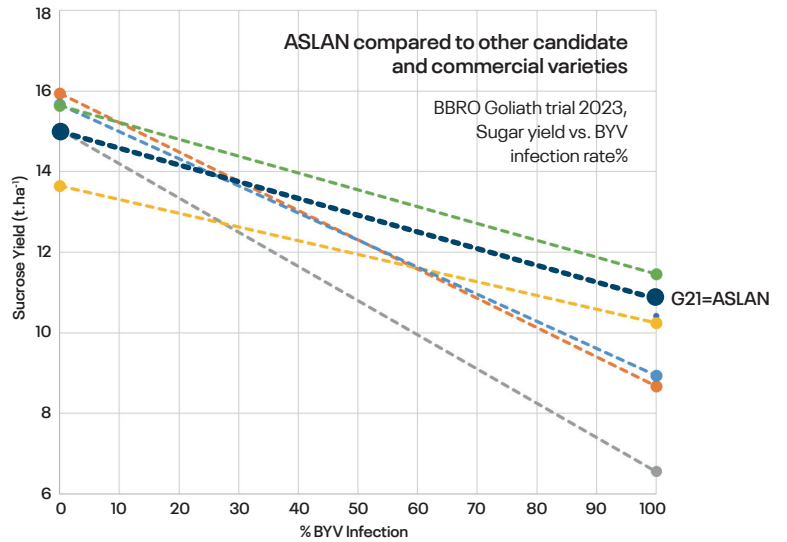

ASLAN

AFP 45/2125 MH2071

HILLESHÖG®

A new lion! High performing variety suited for UK conditions

ASLAN, July 2024. VL Uffington, North Walsham & Goliath BYV.

Characteristics

- **ASLAN** is top 3 AdjT% candidate variety (2-y-mean VL trials)
- **ASLAN** has highest AdjT% among year 2 VL varieties 2023
- **ASLAN** has a reliable plant establishment and very low bolting tendency
- **ASLAN** has shown a certain field tolerance to Beet Yellowing Virus (BYV)

Crop yields % of C*

Adjusted tonnes 97.7
 Sugar yield 97.7
 Root yield 97.0
 Sugar content % 16.6

Plant population % of C*

Plant population 100.9
*2-year mean VL-trials '22 & '23

Early sown bolters**

ESB% '23 2.39
 ESB% '22 0.17

**BBRO ESB Total count

Other claims

BBRO Goliath 2023, one of new varieties tested, showing low sugar yield losses for BYV (NOTE: 1-year data, inoculated trial)

VARIETY DESCRIPTION (breeder's info)

DISEASE TOLERANCES